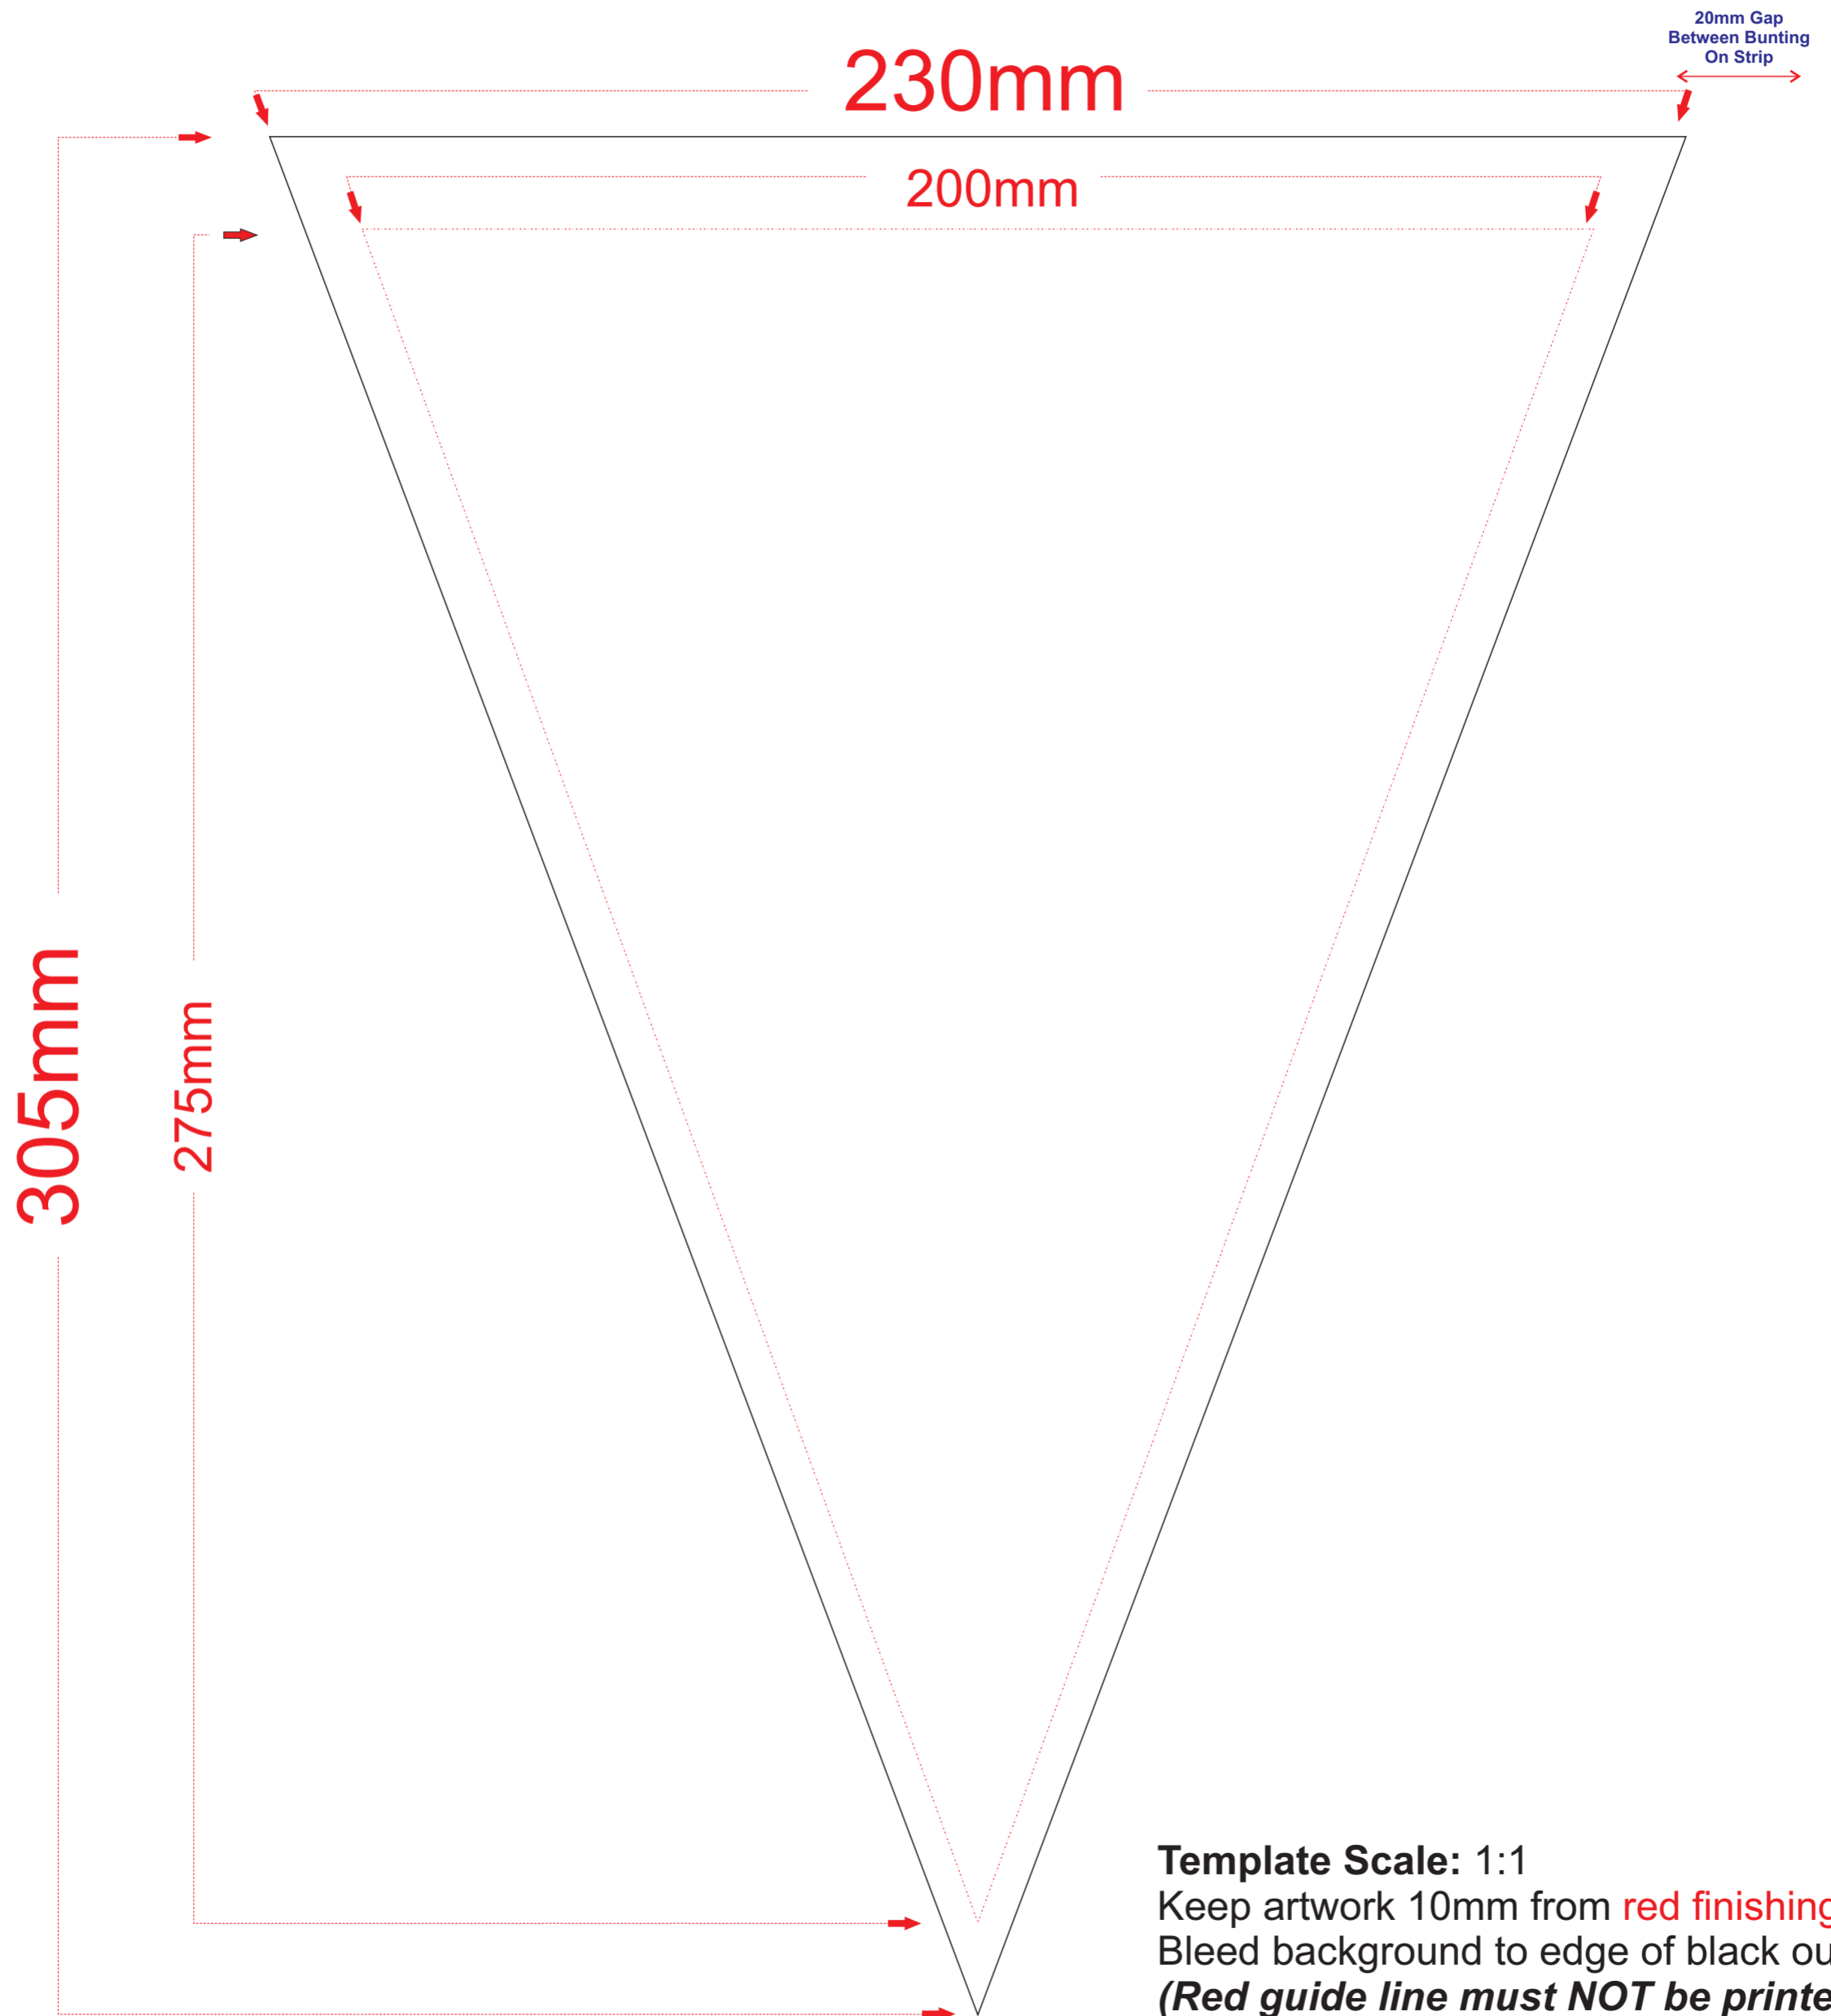

ACTUAL PRINT SIZE
305mm x 230mm (Incl. Bleed)

FINISING SIZE (DYE CUT)
275mm x 200mm

Template Scale: 1:1
Keep artwork 10mm from **red finishing line**
Bleed background to edge of black outline.
(Red guide line must NOT be printed)